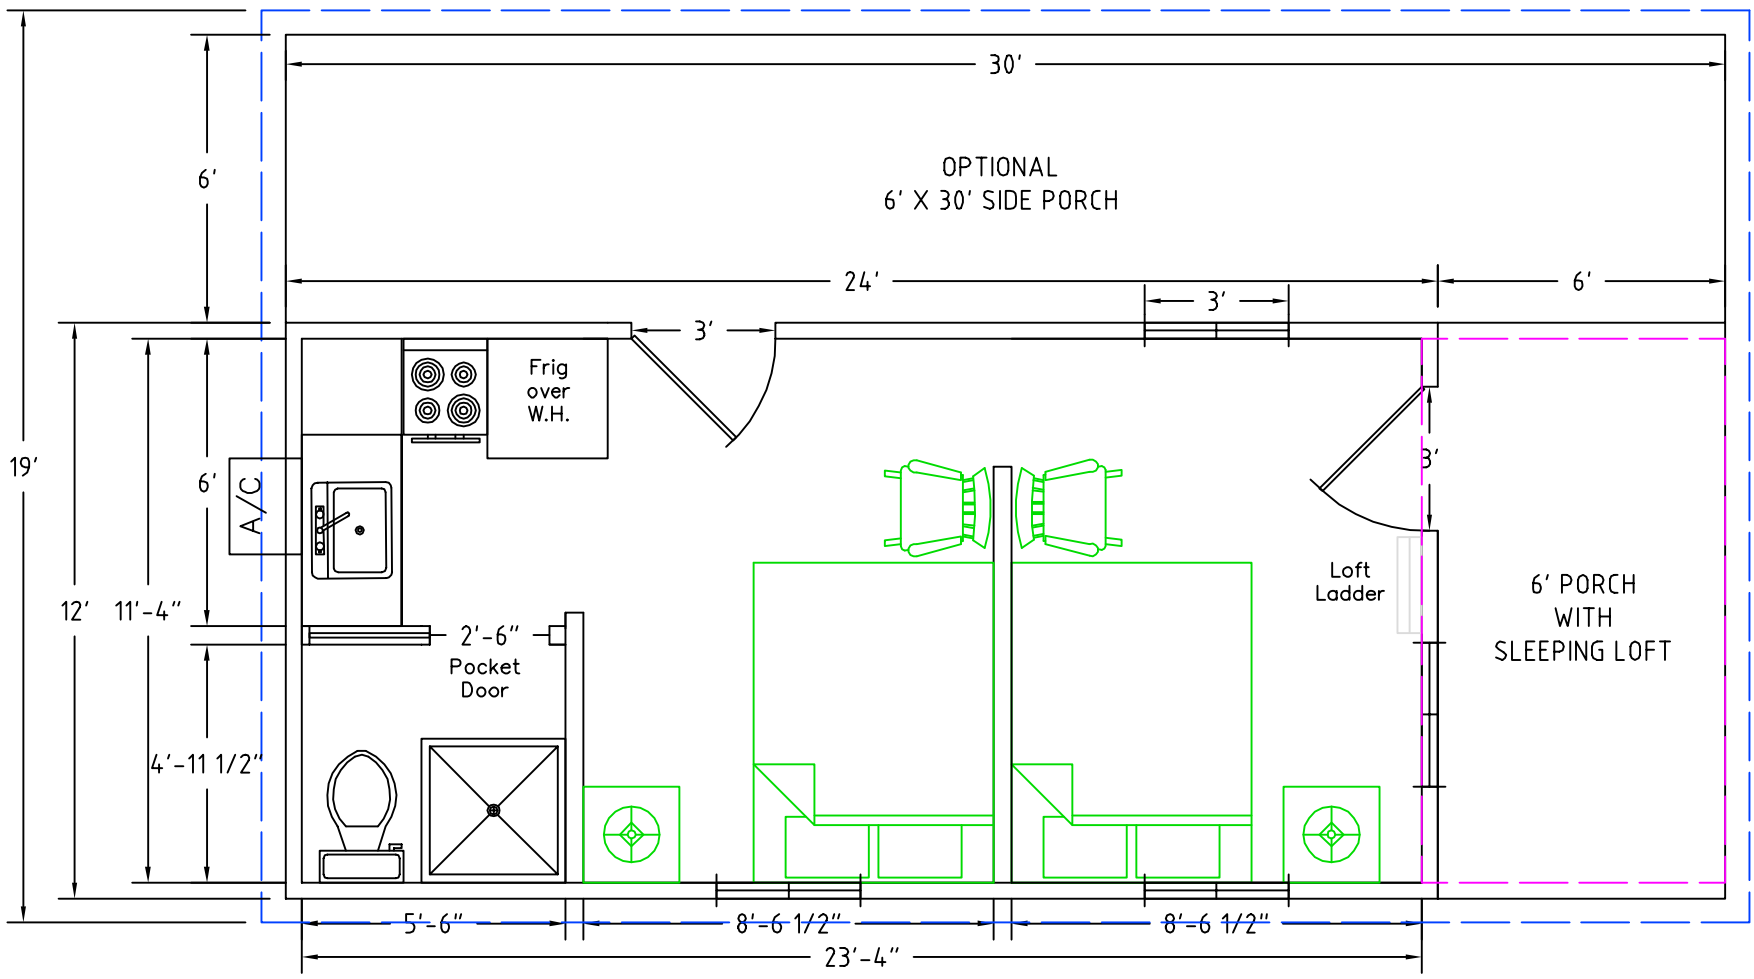

TAHOE LODGE

STEEL UNDERCARRIAGE
WITH WHEELS & AXLES

ROOF LINE
NOTE: INSIDE WALLS 4.5"

PRICES STARTING AT \$24,095.00 (plus delivery & setup) LOFT - 6'4" x 11'4" = 72 Sq Ft
FURNITURE NOT INCLUDED

SALES ORDER #: _____

CUSTOMER'S NAME (PRINT): _____

CUSTOMER'S SIGNATURE: _____

DATE: _____

CUSTOMER TBD		PINEBROOK LOG CABINS	
OUTSIDE WALL DIMENSION 12'X24'X6' (6'X30' porch)		583 E 1550 N SUMMITVILLE, IN 46070	
INSIDE WALL DIMENSION 11' 4" X 23' 4"		PHONE NO. 877-224-4246 FAX NO. 765-622-0865	
SCALE 1/4" = 1'	SQ. FT INSIDE 264+ Loft	DRAWN BY JOHN	DATE 12-12-2007