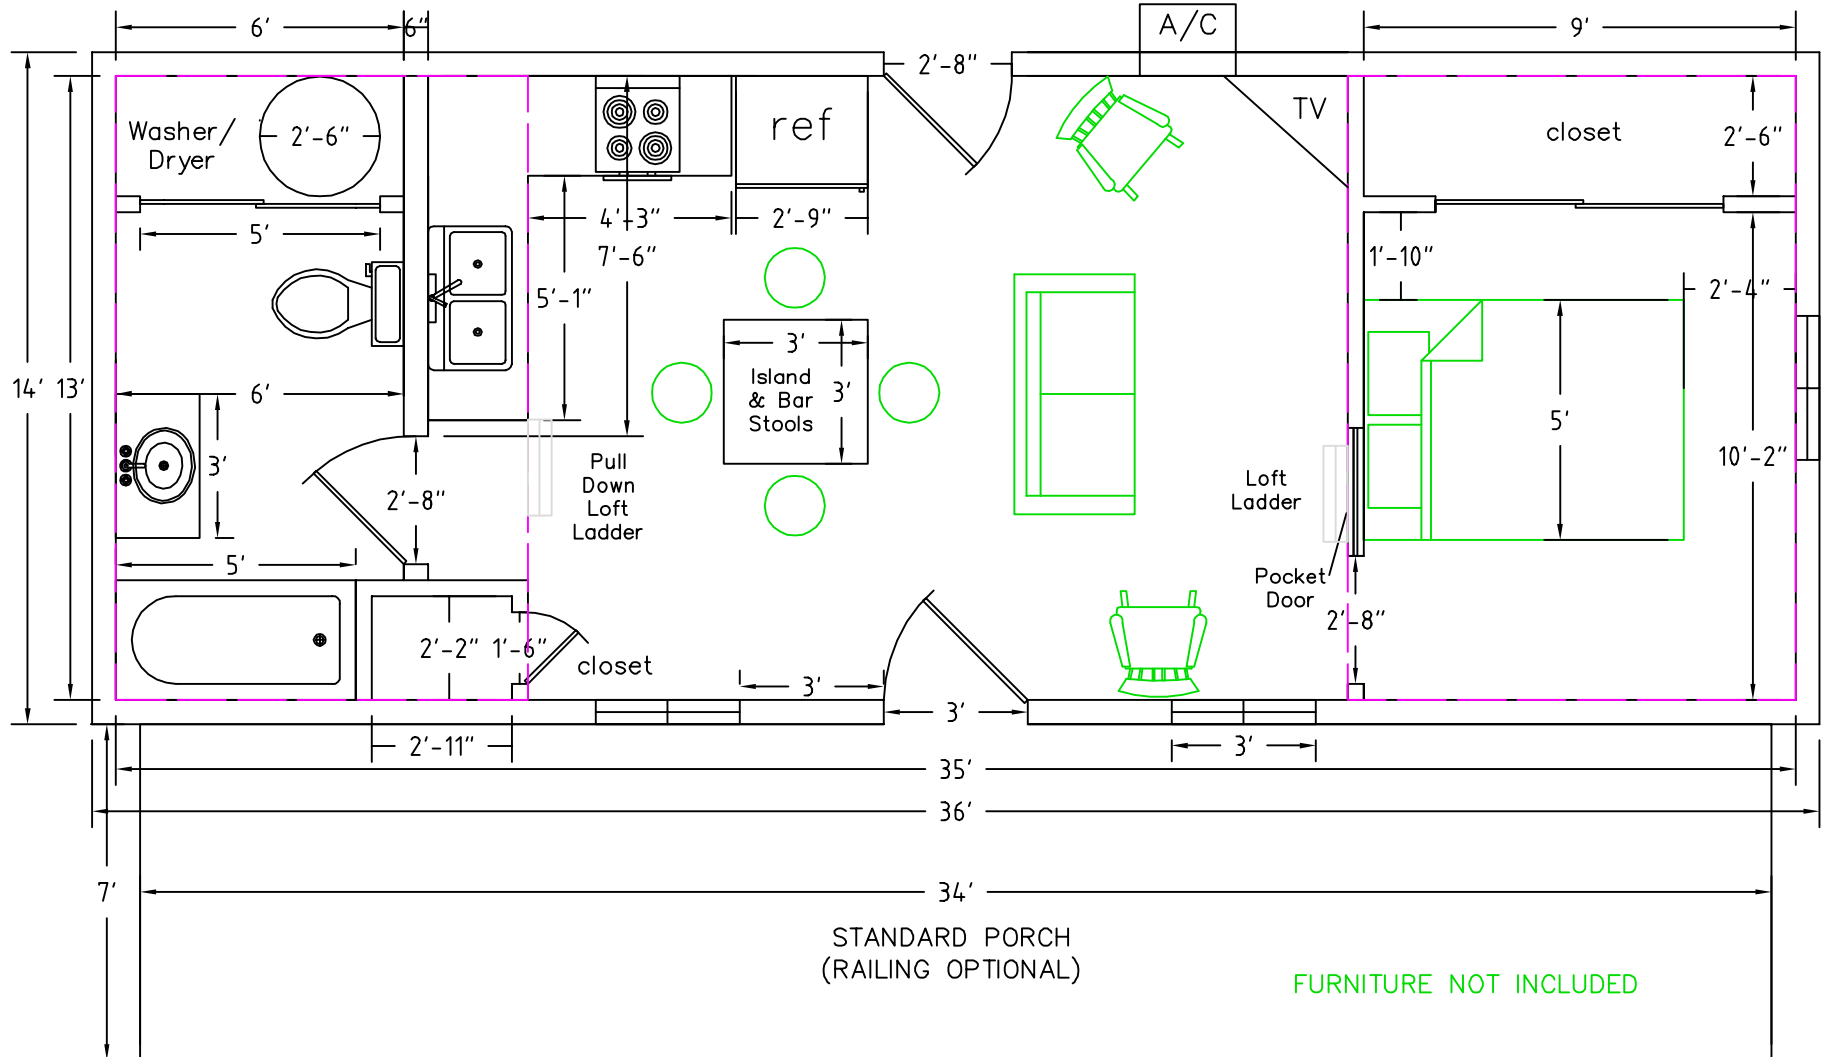

# PINEBROOK LODGE

STEEL UNDERCARRIAGE  
WITH WHEELS & AXLES

LOFT - 8'7" X 13' = 112 Sq Ft

PRICES STARTING AT  
\$45,295.00  
(plus delivery & setup)

LOFT - 9' x 13' = 117 Sq Ft

FURNITURE NOT INCLUDED

SALES ORDER #: \_\_\_\_\_ TBD \_\_\_\_\_

CUSTOMER'S NAME (PRINT): \_\_\_\_\_

CUSTOMER'S SIGNATURE: \_\_\_\_\_

DATE: \_\_\_\_\_

CUSTOMER TBD		<b>PINEBROOK LOG CABINS</b>	
OUTSIDE WALL DIMENSION 14' X 36' (7' X 34' Side Porch)		583 E 1550 N SUMMITVILLE, IN 46070	
INSIDE WALL DIMENSION 13' X 35'		PHONE NO. 877-224-4246 FAX NO. 765-622-0865	
SCALE 1/4" = 1'	SQ FT INSIDE 455	DRAWN BY JOHN	DATE 12-03-2007