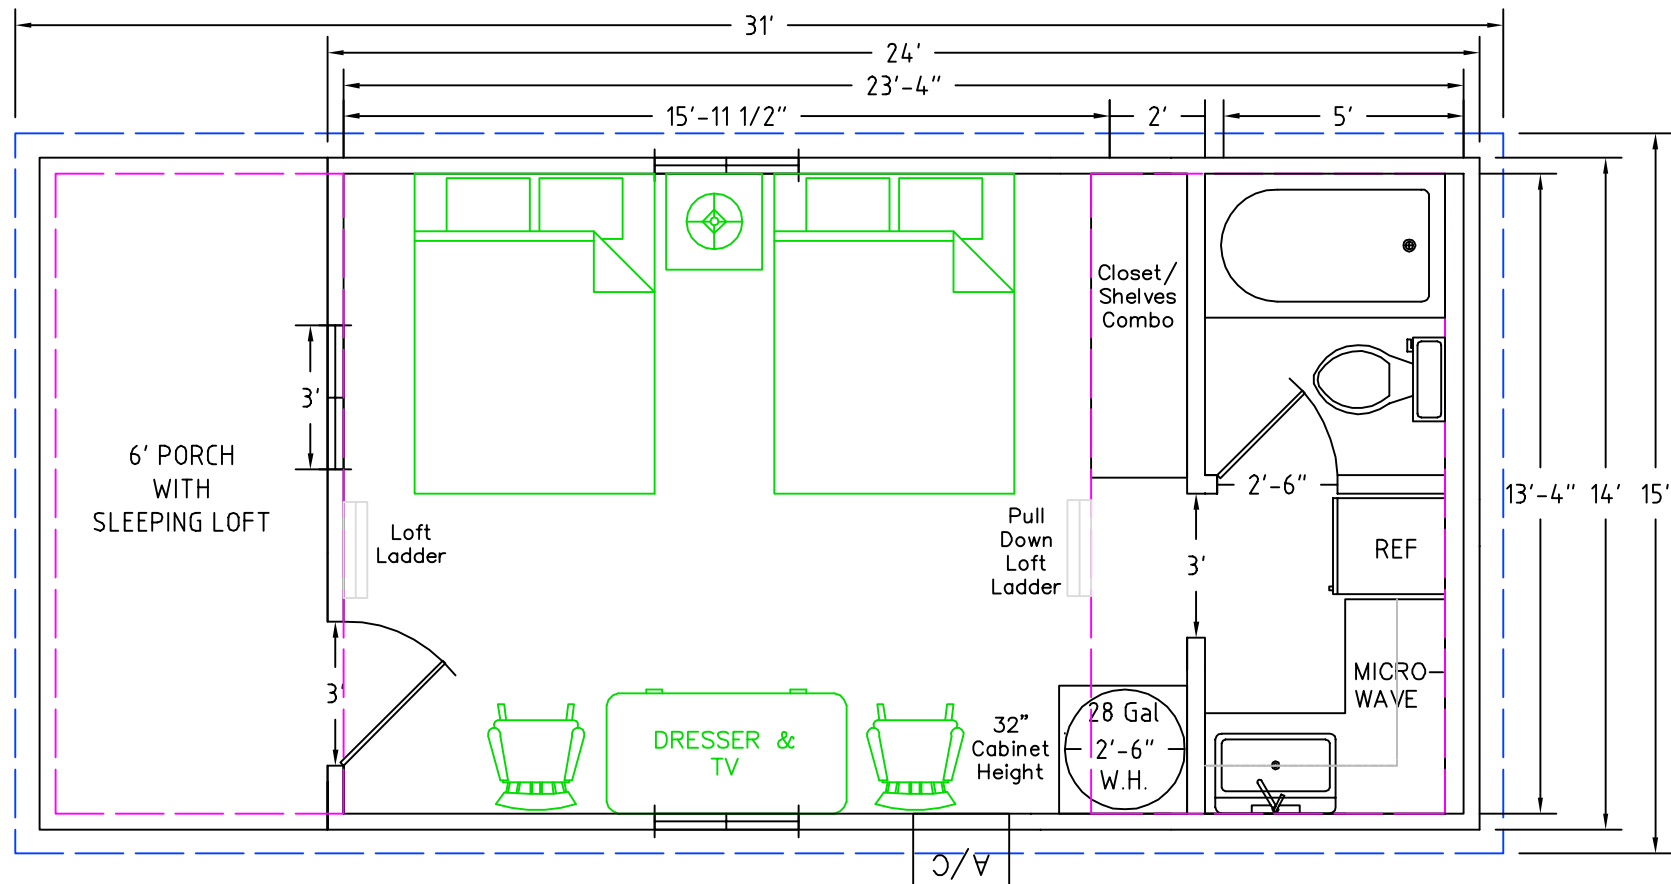

CHATEAU LODGE

STEEL UNDERCARRIAGE
WITH WHEELS & AXLES

ROOF LINE
NOTE: INSIDE WALLS 4.5"

LOFT - 6' X 13'4" = 80 Sq Ft

LOFT - 8' x 11'4" = 91 Sq Ft

PRICES STARTING AT
\$27,195.00
(plus delivery & setup)

FURNITURE NOT INCLUDED

SALES ORDER #: _____ ?????

CUSTOMER'S NAME (PRINT): _____

CUSTOMER'S SIGNATURE: _____

DATE: _____

CUSTOMER TBD		PINEBROOK LOG CABINS	
OUTSIDE WALL DIMENSION 14' X 24' X 6' Porch		583 E 1550 N SUMMITVILLE, IN 46070	
INSIDE WALL DIMENSION 13' 4" X 23' 4"		PHONE NO. 877-224-4246 FAX NO. 765-622-0865	
SCALE 1/4" = 1'	SQ FT INSIDE 311	DRAWN BY JOHN	DATE 12-06-2007